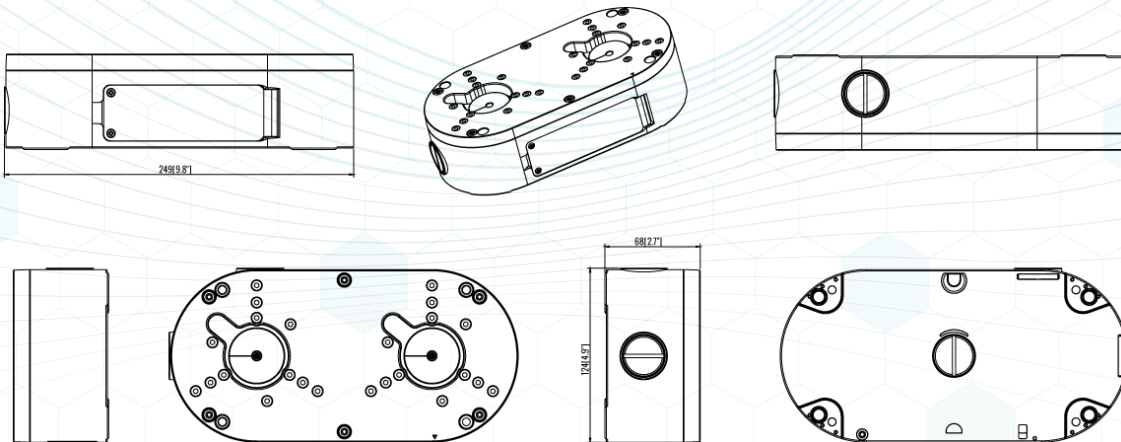

DBASEC DIMENSIONS

DBASEC MOUNTING BRACKETS