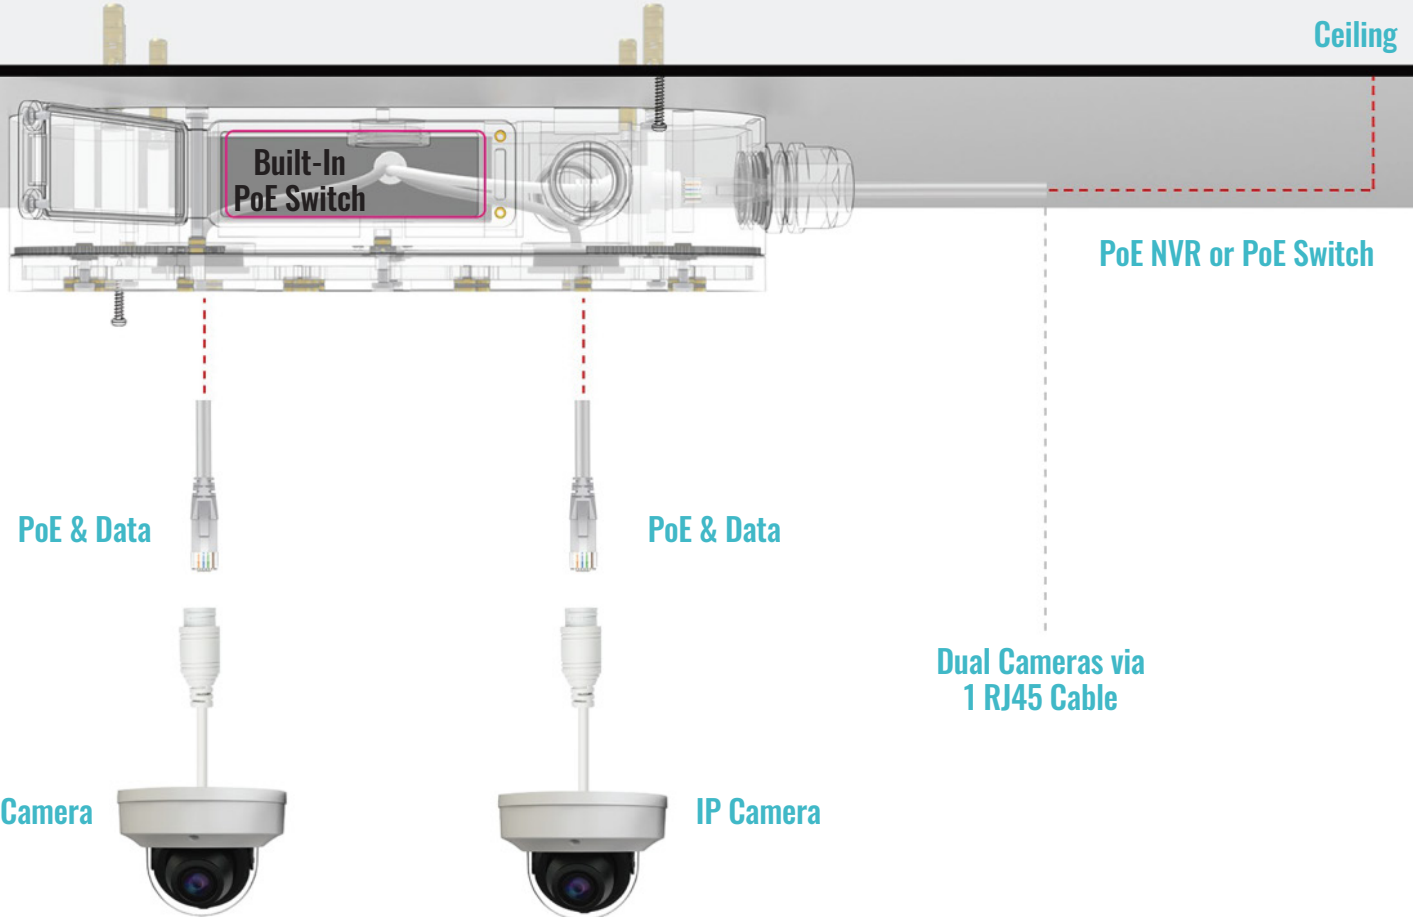

DUAL-CAMERA SMART BOX

WITH BUILT-IN POE SWITCH

UNIVERSAL POE DUAL-CAMERA BRACKET ON 1 WIRE

FEATURES

- USE 1 WIRE ONLY FOR 2 CAMERAS
- WITH BUILT-IN 2 POE PORTS
- NO CONFIGURATION NEEDED
- COMPATIBLE WITH 3RD PARTY CAMERAS
- WALL MOUNT INSTALLATION
- JUNCTION BOX INSTALLATION
- MOUNTED ON WALL OR CEILING
- INDOOR & OUTDOOR USE

#WMB8
WALL MOUNT

#DBASEX-P
#DBASEX-C
PENDANT

#DBASEX
#DBASEC
DOUBLE JUNCTION
BOX

DUAL-CAMERA SMART BOX

DBASEX COMPATIBLE CAMERAS

DBASEX DIMENSIONS

DBASEX MOUNTING BRACKETS

DBASEX
DOUBLE JUNCTION BOX