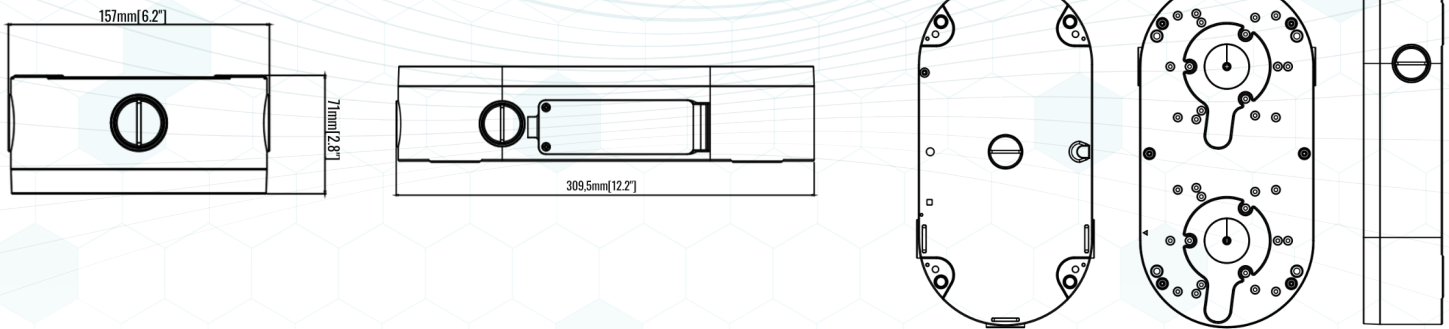

DUAL-CAMERA SMART BOX

WITH BUILT-IN POE SWITCH

UNIVERSAL POE DUAL-CAMERA BRACKET ON 1 WIRE

FEATURES

- USE 1 WIRE ONLY FOR 2 CAMERAS
- WITH BUILT-IN 2 POE PORTS
- NO CONFIGURATION NEEDED
- COMPATIBLE WITH 3RD PARTY CAMERAS
- WALL MOUNT INSTALLATION
- JUNCTION BOX INSTALLATION
- MOUNTED ON WALL OR CEILING
- INDOOR & OUTDOOR USE

#WMB8
WALL MOUNT

#DBASEX-P
#DBASEX-C
PENDANT

#DBASEX
#DBASEC
DOUBLE JUNCTION
BOX

DUAL-CAMERA SMART BOX

DBASEX COMPATIBLE CAMERAS

DBASEX DIMENSIONS

DBASEX MOUNTING BRACKETS

DBASEX
DOUBLE JUNCTION BOX