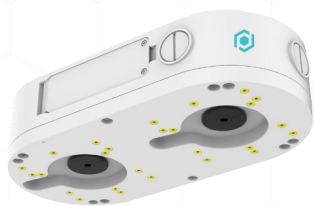

DUAL-CAMERA SMART BOX

WITH BUILT-IN POE SWITCH

UNIVERSAL POE DUAL-CAMERA BRACKET ON 1 WIRE

FEATURES

- USE 1 WIRE ONLY FOR 2 CAMERAS
- WITH BUILT-IN 2 POE PORTS
- NO CONFIGURATION NEEDED
- COMPATIBLE WITH 3RD PARTY CAMERAS
- WALL MOUNT INSTALLATION
- JUNCTION BOX INSTALLATION
- MOUNTED ON WALL OR CEILING
- INDOOR & OUTDOOR USE

#WMB8
WALL MOUNT

#DBASEX-P
#DBASEX-C
PENDANT

#DBASEX
#DBASEC
DOUBLE JUNCTION
BOX

DUAL-CAMERA SMART BOX

DBASEX COMPATIBLE CAMERAS

DBASEX DIMENSIONS

DBASEX MOUNTING BRACKETS

DBASEX
DOUBLE JUNCTION BOX