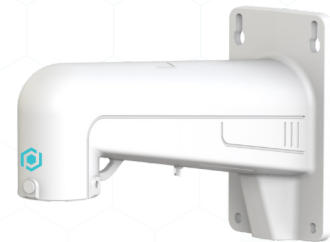

WMB8
WALLMOUNT BRACKET

2024 Global Surveillance Development, GSD Group and GSD are registered trademarks of Global Surveillance Development Group, Inc. in Canada and / or other countries. We reserve the right to change the design and specifications of the product Without notice and without incurring any obligation.