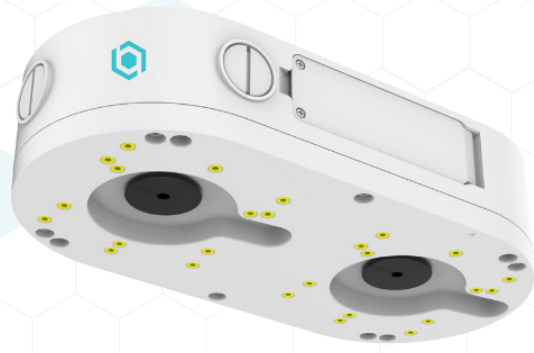

DUAL-CAMERA SMART BOX

WITH BUILT-IN POE SWITCH

UNIVERSAL POE DUAL-CAMERA BRACKET ON 1 WIRE

FEATURES

- USE 1 WIRE ONLY FOR 2 CAMERAS
- WITH BUILT-IN 2 POE PORTS
- NO CONFIGURATION NEEDED
- COMPATIBLE WITH 3RD PARTY CAMERAS
- WALL MOUNT INSTALLATION
- JUNCTION BOX INSTALLATION
- MOUNTED ON WALL OR CEILING
- INDOOR & OUTDOOR USE

#WMB8
WALL MOUNT

#DBASEX-P
#DBASEX-C
PENDANT

#DBASEX
#DBASEC
DOUBLE JUNCTION
BOX

DUAL-CAMERA SMART BOX

DBASEX COMPATIBLE CAMERAS

DBASEX DIMENSIONS

DBASEX MOUNTING BRACKETS

DBASEX
DOUBLE JUNCTION BOX