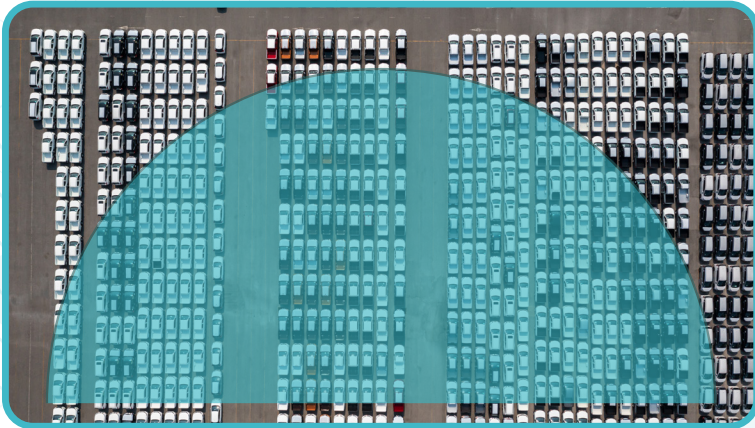

DUSTPROOF & WATER-RESISTANT

MICRO SD CARD SLOT UP TO 256GB

180 DEGREES IN ACTION

XB7FPAN20IP8MP-AI 180° PANORAMIC VIEW

ANOTHER GSD CAMERA WITH A 2.8MM LENS

X SERIES PANORAMIC

WIDE-ANGLE PANORAMIC VIEW

Ensure comprehensive monitoring with a 180-degree field of view, eliminating blind spots and providing full area coverage.