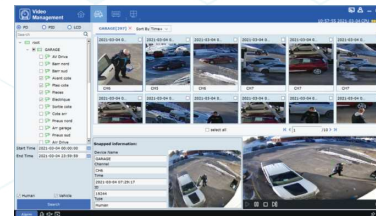

REMOTE CONFIGURATION

- Access each device setup remotely with full access
- Enable quick and easy updates to devices or software
- Manage a large number of devices or software instances

LIVE VIEW

- Live view up to 128 channel per windows
- Digital or motorized zoom in any camera
- Create a favorite from different site
- Auto show of the camera when vms start
- 24 differents division view type
- Two way audio (listen & talk)
- Real time alarm notification (human, vehicule, input trigger)

E-MAPPING

- Easily locate your cameras
 - Upload your floor plan
- Assign cameras to areas of your floor plan
 - Easily monitor your store
- Get alarm notifications through the floor plan

EASY REMOTE PLAYBACK

- Search by time / date
- Synchronous or single playback
- Digital zoom on each camera
- Set your main ou sub bandwidth
- Backup in avi, RF or mpeg4 files
- Smart search by ROI

SCENE REPORTS

- Artificial intelligence application based on cross-counting function that helps to control the number of customers/visitors/vehicles attending public places
 - Record the attendance of faces, humans, motor vehicles, and non-motor vehicles in real time
 - Configure you settings to receive daily, weekly, monthly, and yearly attendance reports by email
 - Count and view real-time results by group.