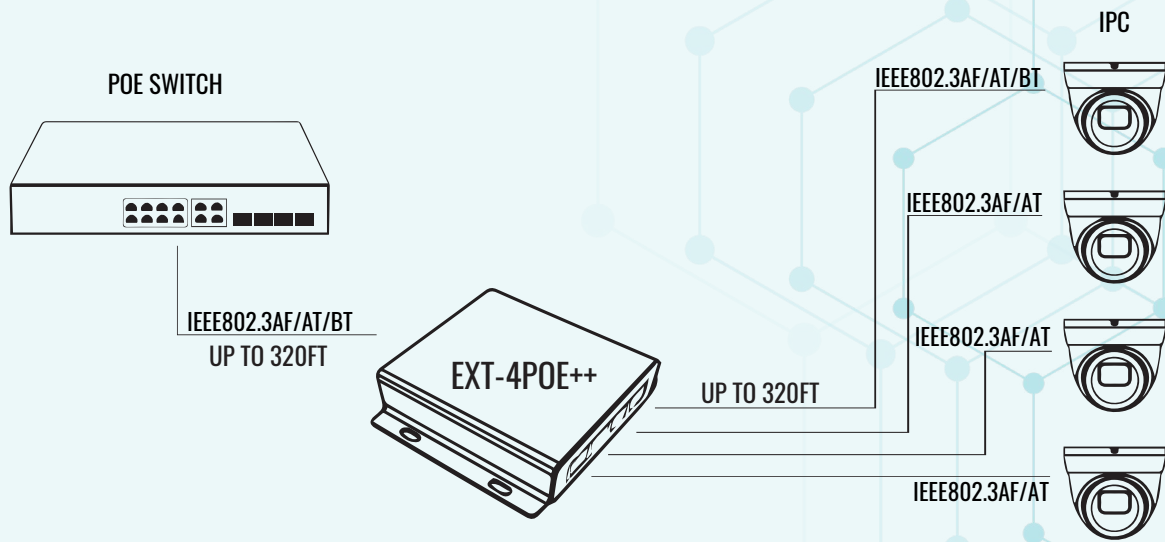

YOU CAN USE YOUR GOOGLE AUDIO ASSISTANT TO CONTROL YOUR NVR.

ANYTIME, ANYWHERE, WITH ALMOST ANY DEVICE

INTEGRATION COMPATIBILITY:

EXT-4POE++

**NO EXTERNAL
POWER NEEDED!**

EXT-4POE

4 PORT POE EXTENDER AND SPLITTER

UNIVERSAL POE DUAL-CAMERA BRACKET ON 1 WIRE

FEATURES

- USE 1 WIRE ONLY FOR 2 CAMERAS
- WITH BUILT-IN 2 POE PORTS
- NO CONFIGURATION NEEDED
- COMPATIBLE WITH 3RD PARTY CAMERAS
- WALL MOUNT INSTALLATION
- JUNCTION BOX INSTALLATION
- MOUNTED ON WALL OR CEILING
- INDOOR & OUTDOOR USE

P2P CLOUD CONNECTION

Scan your QR code & instantly connect without any port forwarding through a web port

5MP/8MP RESOLUTION

Experience ultra high definition with our 2k or 4k resolutions

EDGE RECORDING

Use the on-board storage to record up to 3 months with your 256GB SD card