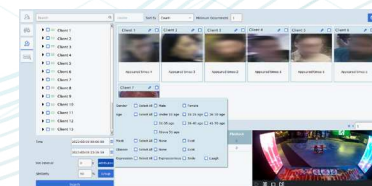

RECURRING VISITOR TRACKER

- Search by Facial Recognition
- AI search available on all channel simultaneously
- Set a time frame
- Backup picture in avi, RF or mpeg4 format
- AI advanced search