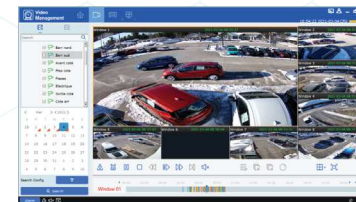

OUR VIDEO MANAGEMENT SOFTWARE PRO

MAIN FEATURES

- Multiple live view windows (up to 400 cameras)
- Set up and manage up to 250 devices
- Fast playback with AI features
- Limit access through multiple user accounts
- P2P connection with an easy serial code
- Easy backup in avi or mpeg4 format
- Auto-login features with saved layout
- Search by statistics

REMOTE CONFIGURATION

- Access each device setup remotely with full access
- Enable quick and easy updates to devices or software
- Manage a large number of devices or software instances

LIVE VIEW

- Live view up to 128 channel per windows
- Digital or motorized zoom in any camera
- Create a favorite from different site
- Auto show of the camera when vms start
- 24 differents division view type
- Two way audio (listen & talk)
- Real time alarm notification (human, vehicule, input trigger)

E-MAPPING

- Easily locate your cameras
 - Upload your floor plan
- Assign cameras to areas of your floor plan
 - Easily monitor your store
- Get alarm notifications through the floor plan

EASY REMOTE PLAYBACK

- Search by time / date
- Synchronous or single playback
- Digital zoom on each camera
- Set your main ou sub bandwidth
- Backup in avi, RF or mpeg4 files
- Smart search by ROI

SCENE REPORTS

- Artificial intelligence application based on cross-counting function that helps to control the number of customers/visitors/vehicles attending public places
 - Record the attendance of faces, humans, motor vehicles, and non-motor vehicles in real time
 - Configure you settings to receive daily, weekly, monthly, and yearly attendance reports by email
 - Count and view real-time results by group.