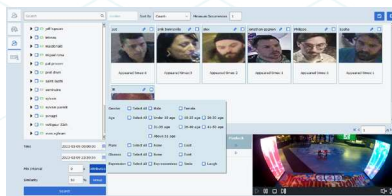

REMOTE CONFIGURATION

- Access each device setup remotely with full access
- Enable quick and easy updates to devices or software
- Manage a large number of devices or software instances

LIVE VIEW

- Live view up to 128 channel per windows
- Digital or motorized zoom in any camera
- Create a favorite from different site
- Auto show of the camera when vms start
- 24 differents division view type
- Two way audio (listen & talk)
- Real time alarm notification (human, vehicule, input trigger)

E-MAPPING

- Easily locate your cameras
 - Upload your floor plan
- Assign cameras to areas of your floor plan
 - Easily monitor your store
- Get alarm notifications through the floor plan

EASY REMOTE PLAYBACK