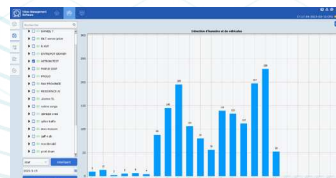

RECURRING VISITOR TRACKER

- Search by Facial Recognition
- AI search available on all channel simultaneously
- Set a time frame
- Backup picture in avi, RF or mpeg4 format
- AI advanced search