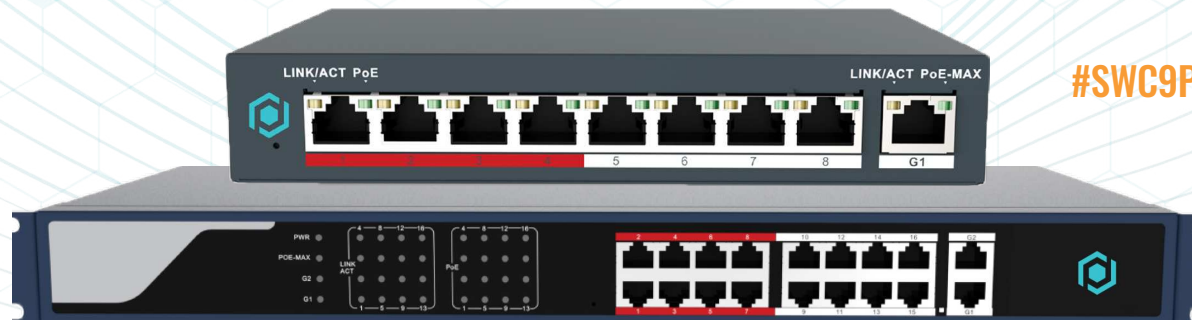

VISUAL MANAGEMENT THROUGH THE VMS

Manage your devices directly through your switch using our Video Management Software, restart the camera directly from your PoE switch

EXTENDED TRANSMISSION UP TO 250M

Extended power transmission up to 250m with extension mode

RED PORT PRIORITY

High priority ports that prioritize device data transmission.

DEVICE MONITORING

Live monitoring on the status of your devices, local and global power usage per port, instant & alarm notifications when a camera is down

MAX 10 LEVELS OF CASCADES

View up to 10 cascades of devices as a diagram

P2P CLOUD

Easily and securely connect your devices. Simply scan the P2P QR code on your device, and start monitoring

REAL TIME NOTIFICATIONS

Receive instant notification alerts on the app.

#SWC9POE-MAN

#SWC18POE-MAN

TOTAL VIEW CAMERA

TOTAL VIEW MODE PRESENTS BRILLIANT COLORFUL IMAGES IN COMPLETE DARKNESS

WARNING LIGHT

WHITE LIGHT / IR DUAL LEDS

AI HUMAN & VEHICLE DETECTION