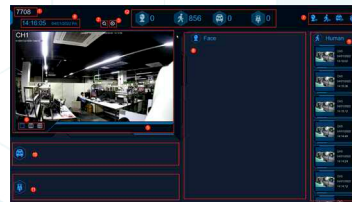

REMOTE CONFIGURATION

- Access each device setup remotely with full access
- Enable quick and easy updates to devices or software
- Manage a large number of devices or software instances

LIVE VIEW

- Live view up to 128 channel per windows
- Digital or motorized zoom in any camera
- Create a favorite from different site
- Auto show of the camera when vms start
- 24 differents division view type
- Two way audio (listen & talk)
- Real time alarm notification (human, vehicule, input trigger)

E-MAPPING

- Easily locate your cameras
 - Upload your floor plan
- Assign cameras to areas of your floor plan
 - Easily monitor your store
- Get alarm notifications through the floor plan

EASY REMOTE PLAYBACK

- Search by time / date
- Synchronous or single playback
- Digital zoom on each camera
- Set your main ou sub bandwidth
- Backup in avi, RF or mpeg4 files
- Smart search by ROI

SCENE REPORTS

- Artificial intelligence application based on cross-counting function that helps to control the number of customers/visitors/vehicles attending public places
 - Record the attendance of faces, humans, motor vehicles, and non-motor vehicles in real time
 - Configure you settings to receive daily, weekly, monthly, and yearly attendance reports by email
 - Count and view real-time results by group.