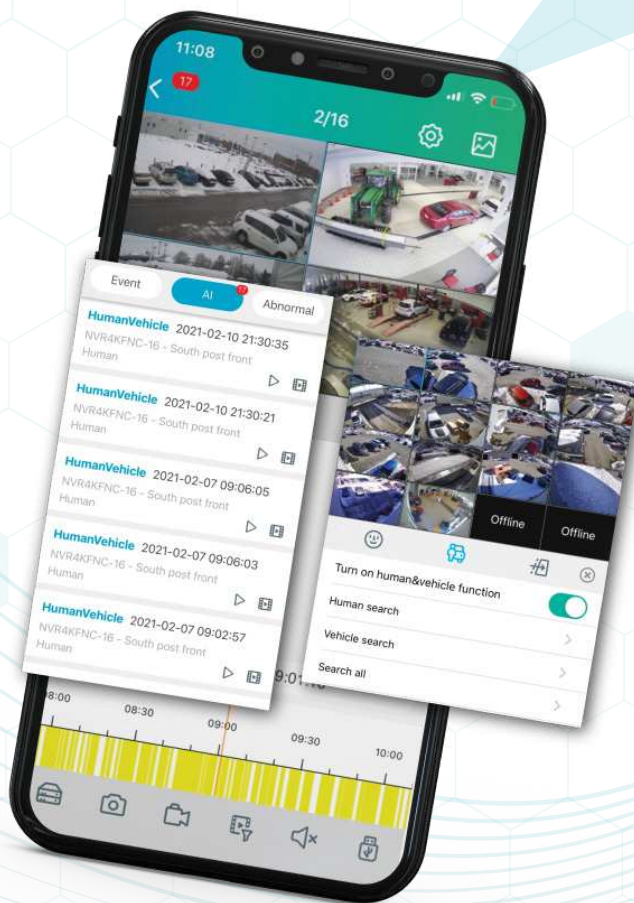

SCAN AND CONNECT!
EACH OF OUR DEVICES INCLUDES A QR CODE THAT YOU CAN SCAN AND INSTANTLY ACCESS YOUR DEVICES

LIVE VIEW

VIEW UP TO 16 CHANNELS SIMULTANEOUSLY

FAVOURITES

SET DIFFERENT CHANNELS FROM DIFFERENT SITES AS YOUR FAVOURITES

SEARCH

SELECT UP TO 4 CAMERAS FOR INSTANT SEARCH

AI SEARCH

SEARCH WITH AI DETECTION WITH A SPECIFIED TIME FRAME

PUSH NOTIFICATIONS

RECEIVE CUSTOMIZABLE ALERTS

ALARM / HUMAN & VEHICLE DETECTION / MOVEMENT / FACE RECOGNITION / HARD DISK ERROR / VIDEO LOSS

REMOTE CONFIGURATION

SETUP YOUR DEVICE REMOTELY

OUR INTUITIVE APP ALLOWS YOU TO EASILY CONNECT AND MANAGE YOUR SECURITY CAMERAS. VIEW LIVE FOOTAGE AND RECEIVE INSTANT NOTIFICATIONS ON YOUR SMARTPHONE OR TABLET

REMOTE CONFIGURATION

- Access each device setup remotely with full access
- Enable quick and easy updates to devices or software
- Manage a large number of devices or software instances

LIVE VIEW

- Live view up to 128 channel per windows
- Digital or motorized zoom in any camera
- Create a favorite from different site
- Auto show of the camera when vms start
- 24 differents division view type
- Two way audio (listen & talk)
- Real time alarm notification (human, vehicule, input trigger)