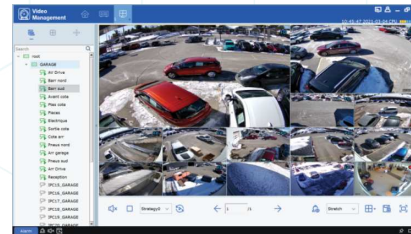

REMOTE CONFIGURATION

SETUP YOUR DEVICE REMOTELY

OUR INTUITIVE APP ALLOWS YOU TO EASILY CONNECT AND MANAGE YOUR SECURITY CAMERAS. VIEW LIVE FOOTAGE AND RECEIVE INSTANT NOTIFICATIONS ON YOUR SMARTPHONE OR TABLET

OUR VIDEO MANAGEMENT SOFTWARE PRO

MAIN FEATURES

- Multiple live view windows (up to 400 cameras)
- Set up and manage up to 250 devices
- Fast playback with AI features
- Limit access through multiple user accounts
- P2P connection with an easy serial code
- Easy backup in avi or mpeg4 format
- Auto-login features with saved layout
- Search by statistics

REMOTE CONFIGURATION

- Access each device setup remotely with full access
- Enable quick and easy updates to devices or software
- Manage a large number of devices or software instances

LIVE VIEW

- Live view up to 128 channel per windows
- Digital or motorized zoom in any camera
- Create a favorite from different site
- Auto show of the camera when vms start
- 24 differents division view type
- Two way audio (listen & talk)
- Real time alarm notification (human, vehicule, input trigger)