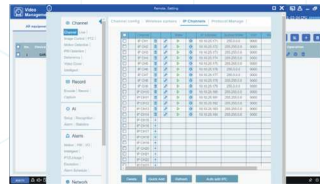

REMOTE CONFIGURATION

- Access each device setup remotely with full access
- Enable quick and easy updates to devices or software
- Manage a large number of devices or software instances

LIVE VIEW

- Live view up to 128 channel per windows
- Digital or motorized zoom in any camera
- Create a favorite from different site
- Auto show of the camera when vms start
- 24 differents division view type
- Two way audio (listen & talk)
- Real time alarm notification (human, vehicule, input trigger)