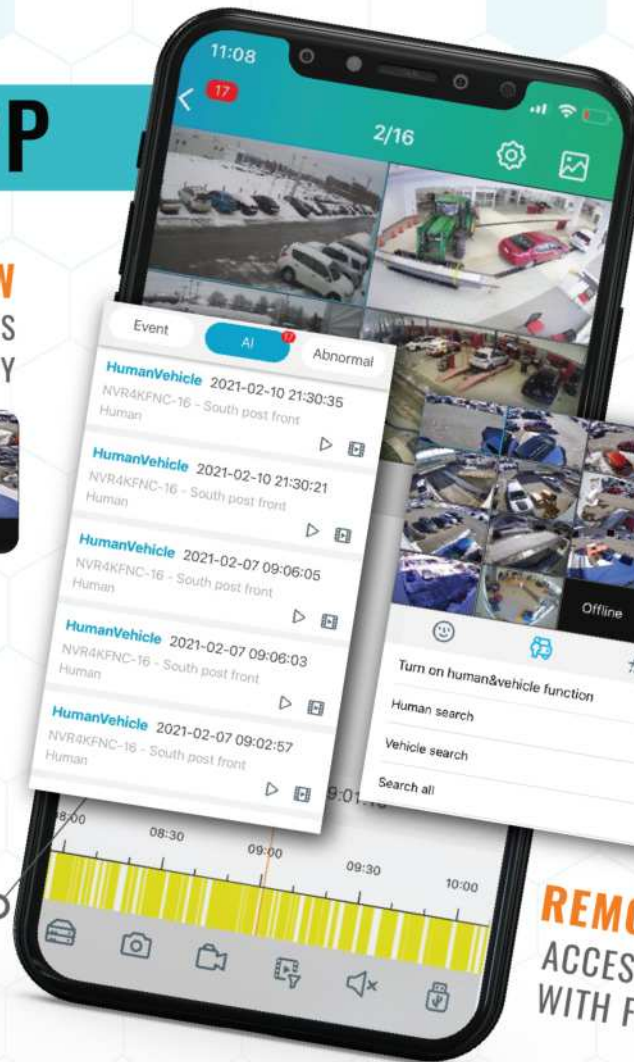

COMPATIBLE WITH 3RD PARTY
VMS AND SIP PROTOCOLS

INTUITIVE UI

MOBILE APP

LIVE VIEW

VIEW UP TO 16 CHANNELS
SIMULTANEOUSLY

FAVORITE

CREATE YOUR CUSTOM LIST
FROM DIFFERENT CAMERAS

SEARCH

SELECT UP TO 16 CAMERAS FOR INSTANT SEARCH

AI SEARCH

SEARCH BY HUMAN OR VEHICLE
WITH SPECIFIC DATE FRAME
FACIAL RECOGNITION

PUSH NOTIFICATION

SELECT WHICH NOTIFICATION TO RECEIVE
MOTION / ALARM / HUMAN & VEHICLE DETECTION
FACIAL / HDD ERROR / VIDEO LOST